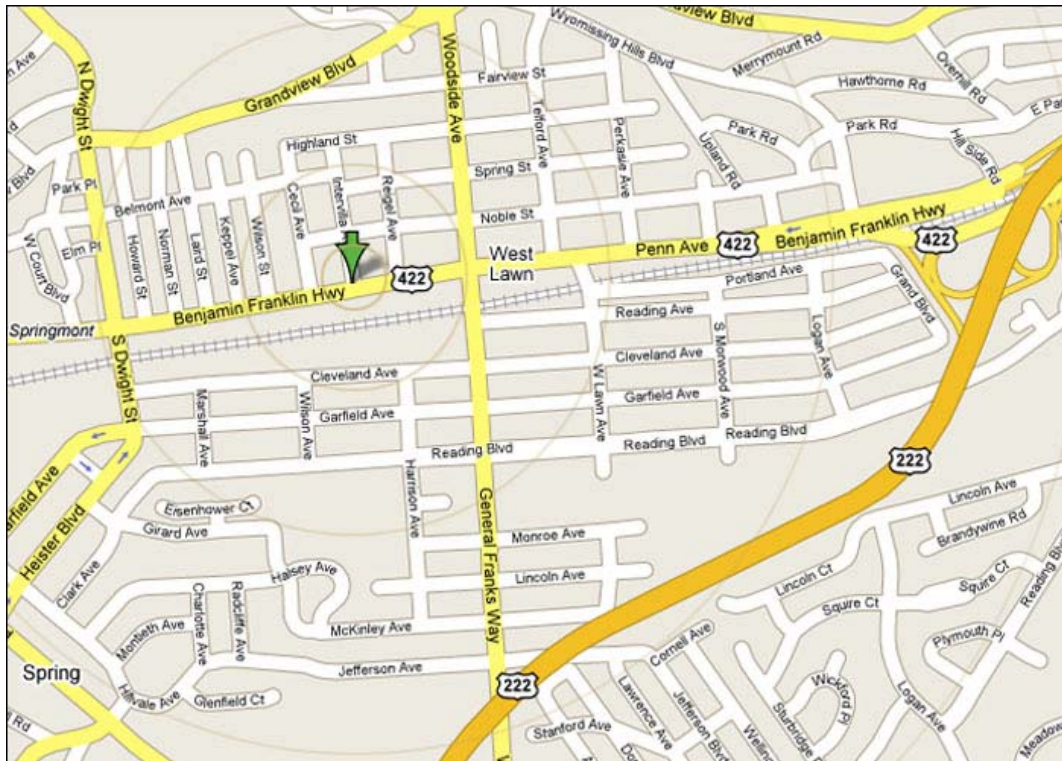

Driving Directions to our new Reading, PA Dive Center

From Pottstown:

422 W towards Reading
Merge onto 422 W/222 S toward Lebanon
Merge onto 422 W/Benjamin Franklin Hwy toward Lebanon
Travel 1.2 m up hwy to dive center on right

From Allentown:

22 or 78 W to 100 S
100 S to PA-222 S
PA-222 S to US-222 S
Merge onto US-222 S toward Sinking Spring
Merge onto US-422 W/US-222 S toward Lebanon
Travel 1.2 m up hwy to dive center on right

From Philadelphia:

Philadelphia and the Pennsylvania Turnpike W
Take exit 298 Morgantown Expressway toward Reading
Merge onto 422 W via exit 11B on left toward Reading
Merge onto 422 W/222 S toward Lebanon
Merge onto 422 W/Benjamin Franklin Hwy toward Lebanon
Travel 1.2 m up hwy to dive center on right

From Lebanon:

422 E for 22.7 m
Travel thru Robesonia, Wernersville, Sinking Spring,
and into West Lawn.
The dive center will be on left

From Lancaster:

US-222 N toward Reading
Take PA-724 W exit toward Sinking Spring
Turn left onto Revere Blvd/Shillington Rd/PA-724
Turn R onto Heister Blvd
Heister Blvd becomes S Dwight St.
Turn R onto US-422
0.3 m to dive center on left